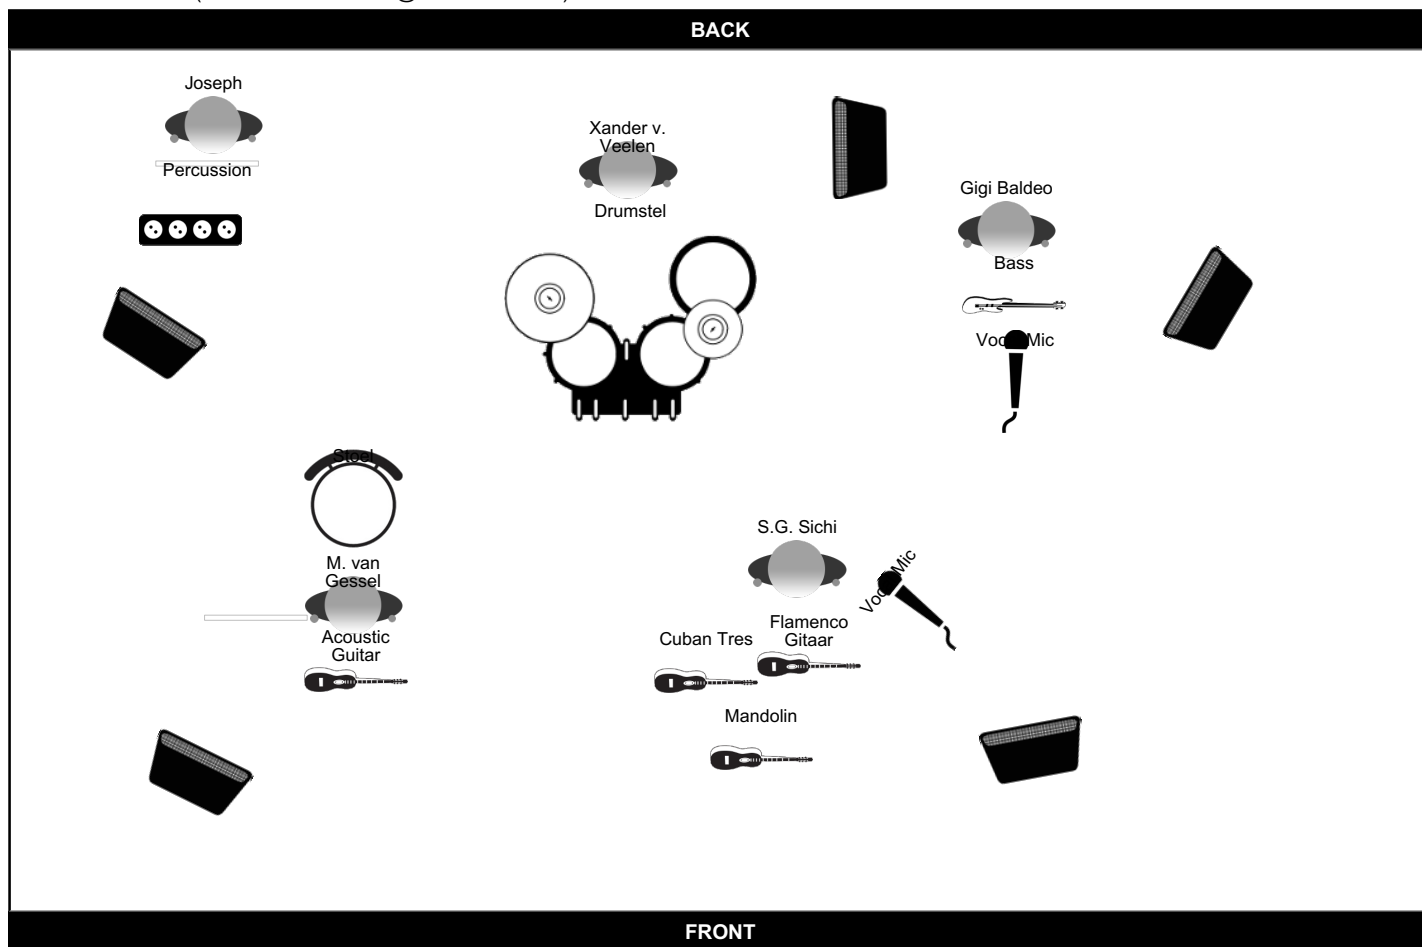

## Extra Info

Salvatore wil bring his own fx box / DI for the flamenco guitar. We assume a suitable backline amp for the bass guitar is provided, if not, please let us know.

**IMPORTANT:** the two guitars should NOT be equal at accompaniment level. The Acoustic guitar (M.van Gessel) should be down in the mix whereas the flamenco guitar should be clearly audible. Salvatore will increase his volume further for solo's!